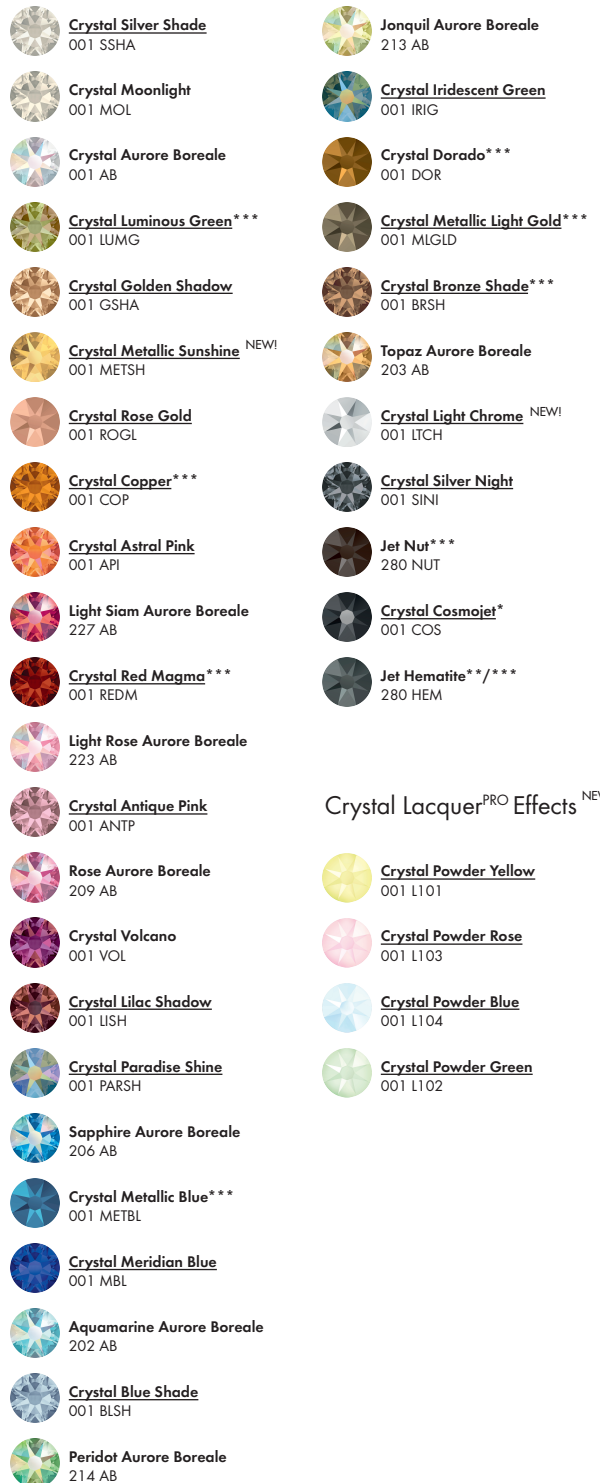

Effects

Crystal Lacquer^{PRO} Effects ^{NEW!}